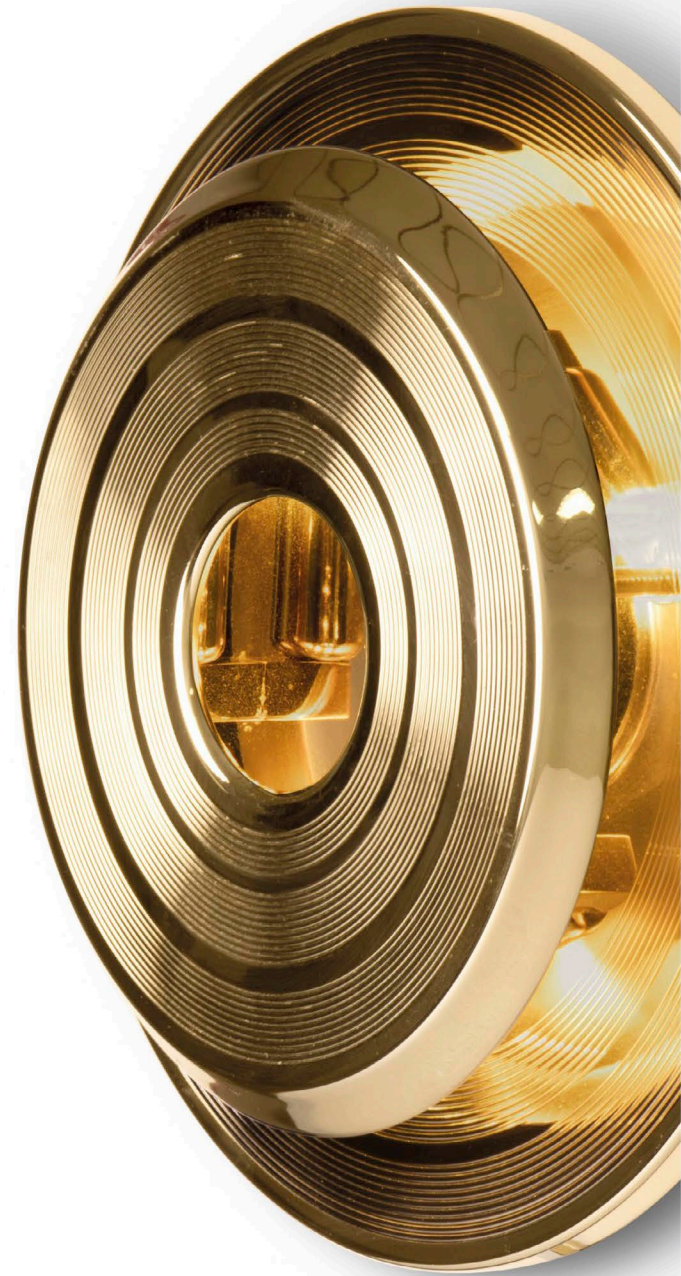

CONTRACT
COLLECTION

HENDRIX | WALL

Hendrix wall design recalls a golden vinyl player. 100% handmade in brass, Hendrix showcases a high quality craftsmanship. This light has an avant-garde design perfect for modern and contemporary spaces.

FAMILY PRODUCTS
HENDRIX CHANDELIER | pag.52

STANDARD FINISHES
Body: Gold Plated

DIMENSIONS
Diam.: 11.8" | 30 cm
Length: 3.5" | 9 cm
(adjustable)

WEIGHT
Approx.: 2 kg | 4.4 lbs

BULBS:
3x G9 Bulbs (included) (for USA
not included) max 40W per bulb